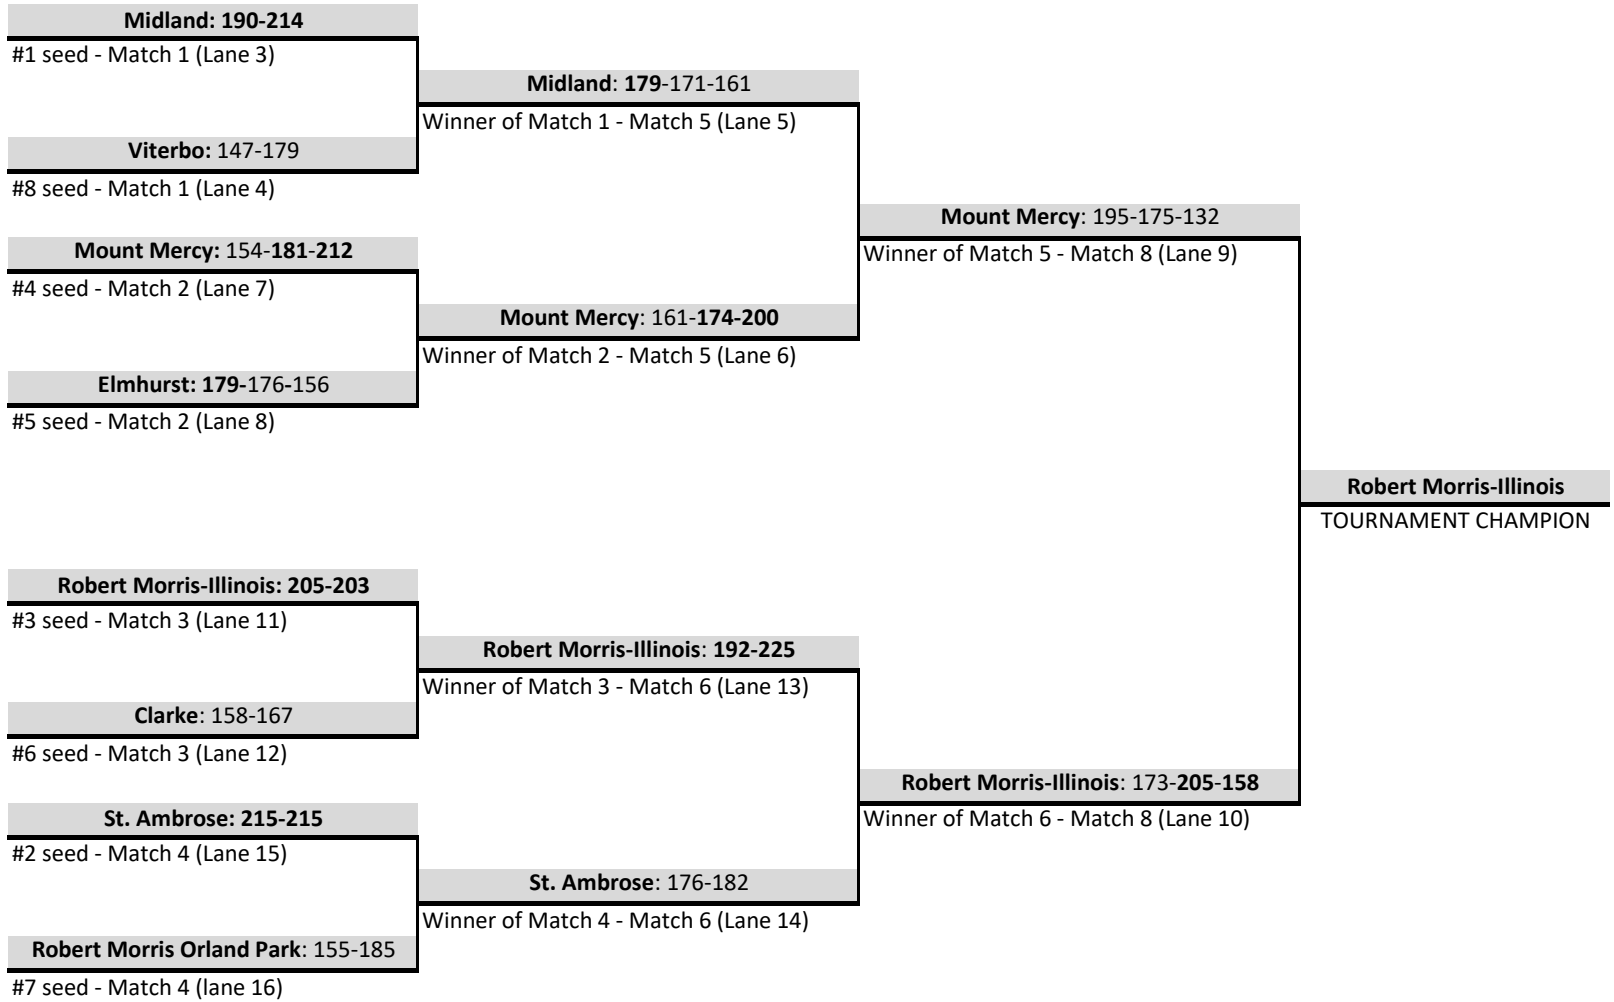

Bowled bakers on Sunday

Never bowled all weekend

Men's Division - CHAMPIONSHIP BRACKET

Women's Division - CHAMPIONSHIP BRACKET

| | | | |
|---------|-------------|--------|-----------|
| Seed 1 | Seed 2 | Seed 3 | Seed 4 |
| Midland | St. Ambrose | RMU | Mt. Mercy |