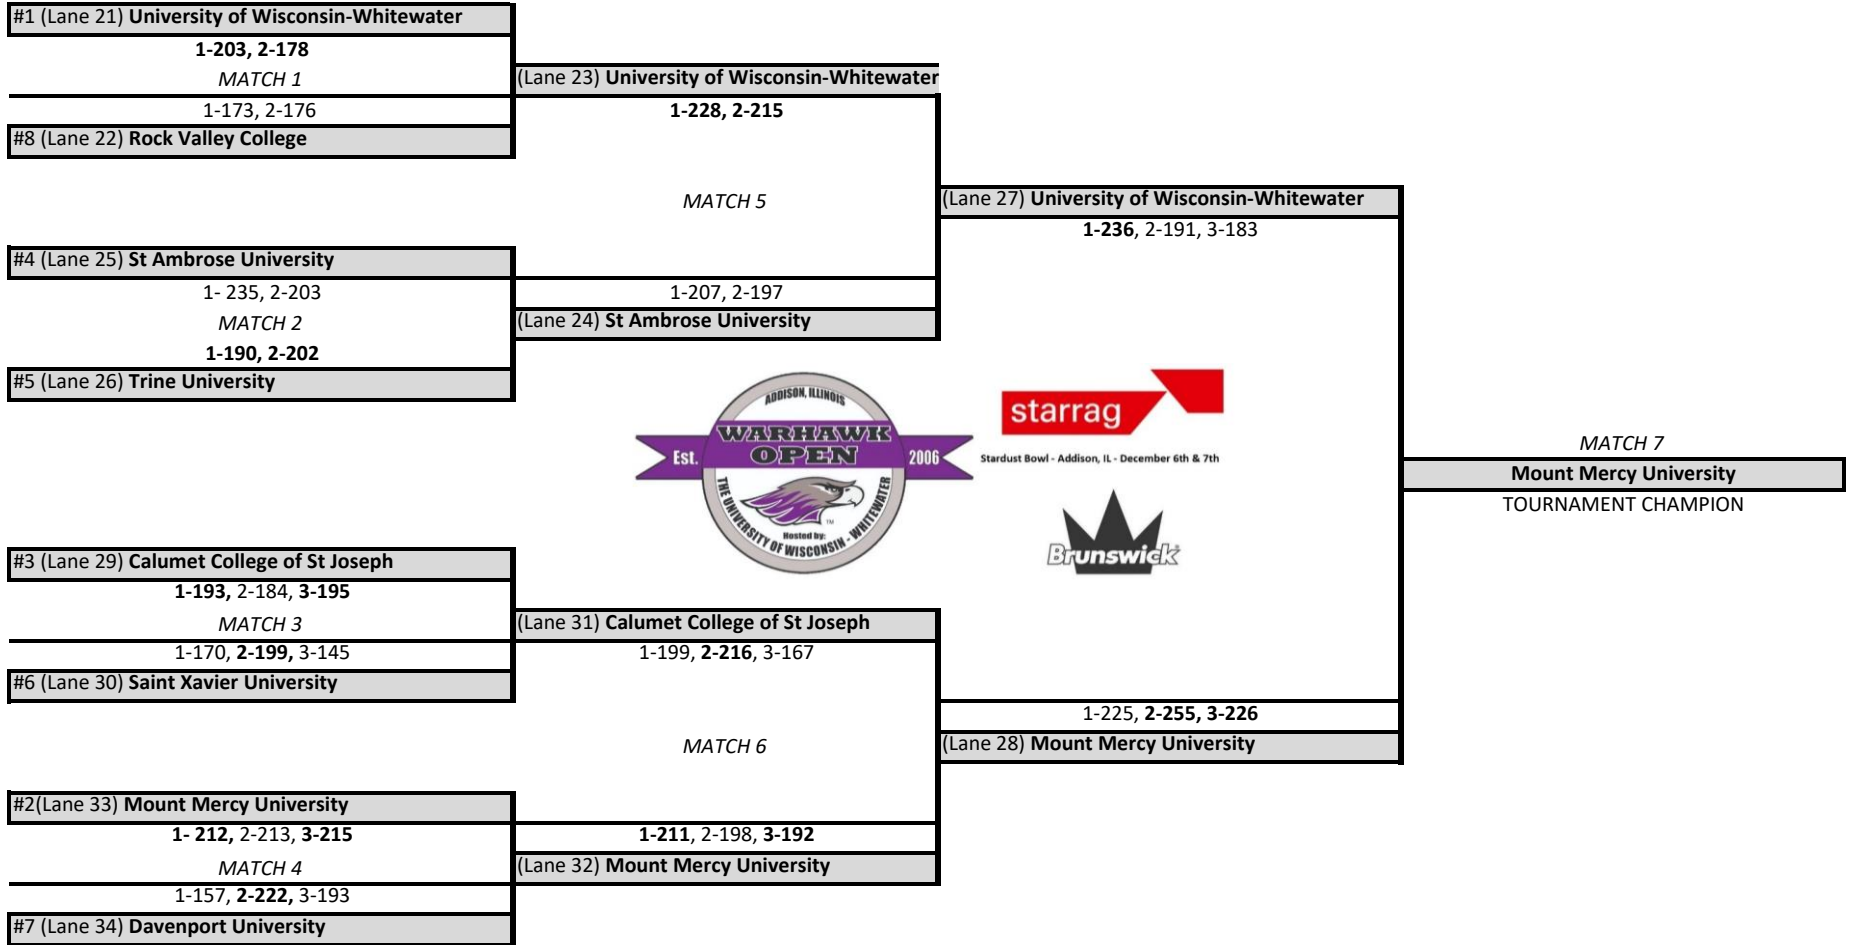

2025 Men's JV Division - CHAMPIONSHIP BRACKET

#1 (Lane 13) Mount Mercy University
1-203, 2-205
<i>MATCH 1</i>
1-202, 2-123
#4 (Lane 14) Saint Xavier University

(Lane 15) Mount Mercy University
1-195, 2-245
  
1-177, 2-203
(Lane 16) St Ambrose University

#2 (Lane 17) St Ambrose University
1-180, 2-206, 3-191
<i>MATCH 2</i>
1-172, 2-237, 3-183
#3 (Lane 18) University of Wisconsin-Whitewater

<i>MATCH 3</i>
Mount Mercy University
TOURNAMENT CHAMPION

Seed 1	Seed 2
Mount Mercy University	St Ambrose University
Seed 3	Seed 4
University of Wisconsin-Whitewater	Saint Xavier University

2025 Men's Division - CHAMPIONSHIP BRACKET

Seed 1	Seed 2	Seed 3	Seed 4
University of Wisconsin-Whitewater	Mount Mercy University	Calumet College of St Joseph	St Ambrose University
Seed 5	Seed 6	Seed 7	Seed 8
Trine University	Saint Xavier University	Davenport University	

2025 Women's Division - CHAMPIONSHIP BRACKET

Seed 1	Seed 2	Seed 3	Seed 4
Mount Mercy University	Judson University	Lewis University	Calumet College of St Joseph
Seed 5	Seed 6	Seed 7	Seed 8
Saint Xavier University	Marian University-WI	Clarke University	St Ambrose University