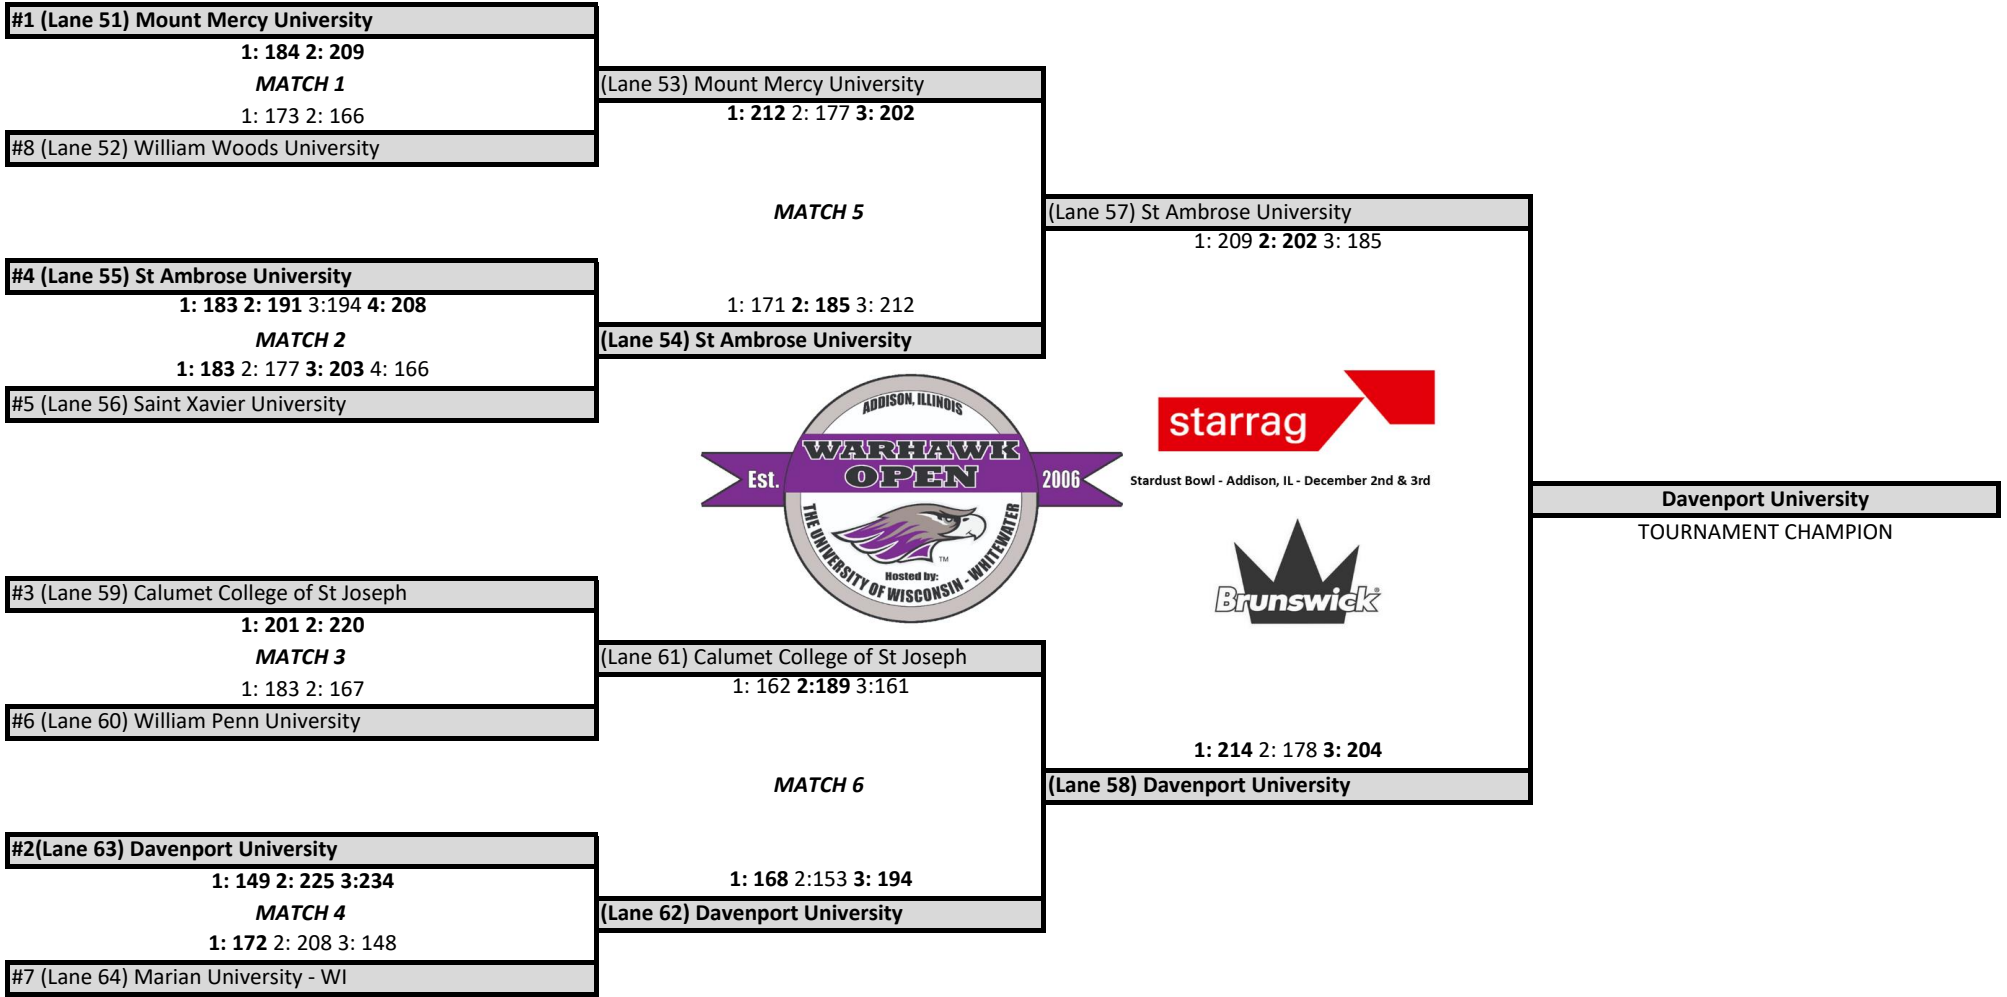

2023 Women's Division - CHAMPIONSHIP BRACKET

Seed 1	Seed 2	Seed 3	Seed 4
Mount Mercy University	Davenport University	Calumet College of St Joseph	St Ambrose University

Seed 5	Seed 6	Seed 7	Seed 8
Saint Xavier University	William Penn University	Marian University WI	William Woods University