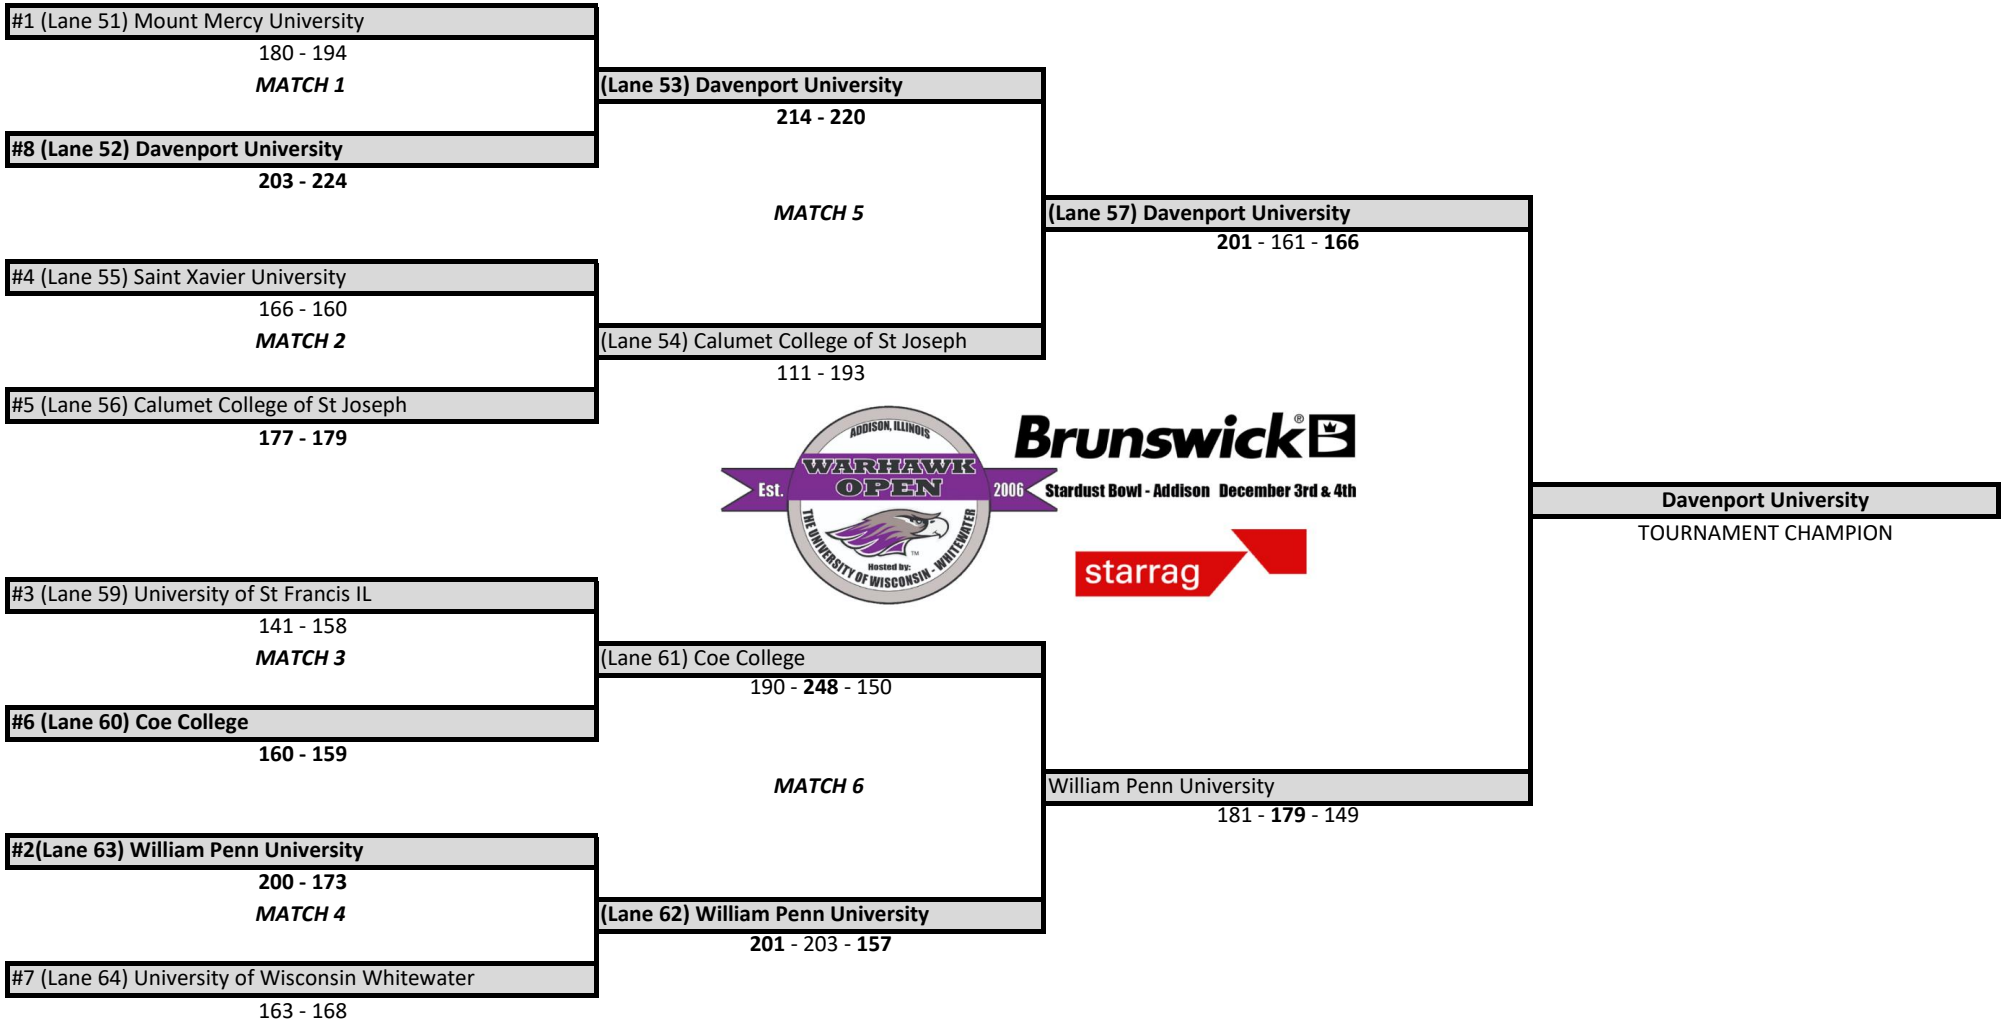

2022 Women's Division - CHAMPIONSHIP BRACKET

Seed 1	Seed 2	Seed 3	Seed 4
Mount Mercy University	William Penn University	University of St Francis IL	Saint Xavier University

Seed 5	Seed 6	Seed 7	Seed 8
Calumet College of St Joseph	Coe College	University of Wisconsin Whitewater	Davenport University