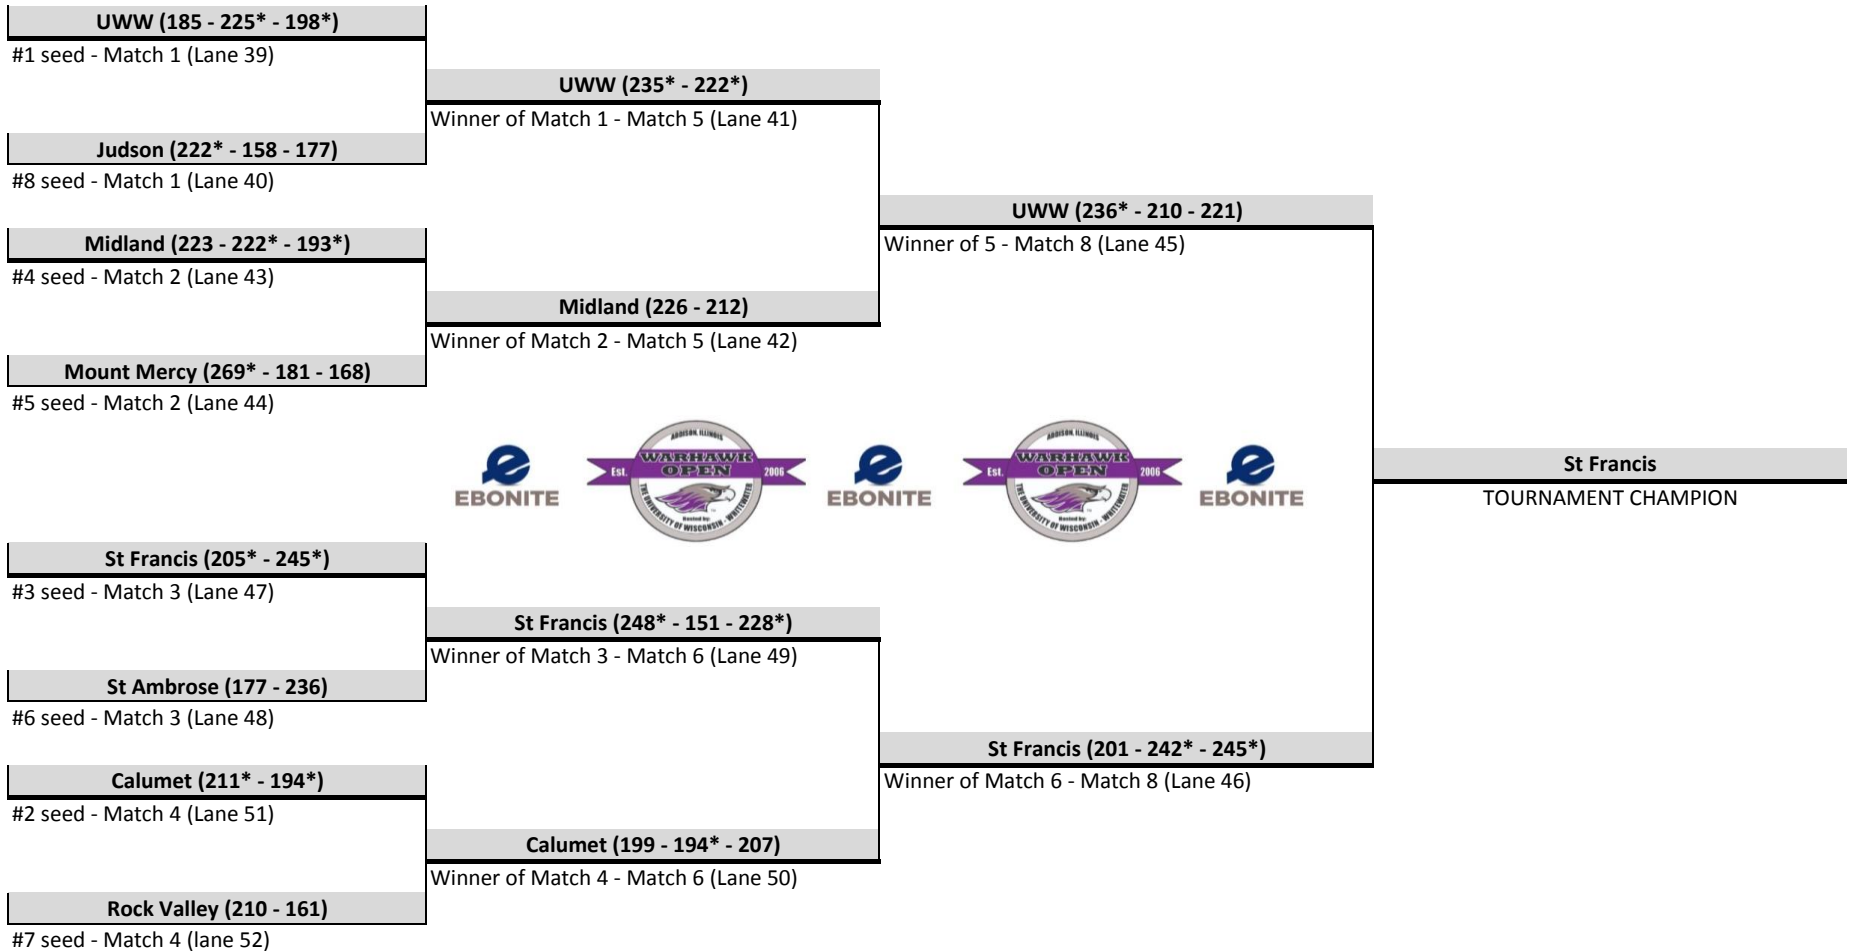

2019 Men's Division - CHAMPIONSHIP BRACKET

Seed 1	Seed 2	Seed 3	Seed 4
Wisconsin-Whitewater	Calumet	St Francis-Illinois	Midland

Seed 5	Seed 6	Seed 7	Seed 8
Mount Mercy	St Ambrose	Rock Valley	Judson