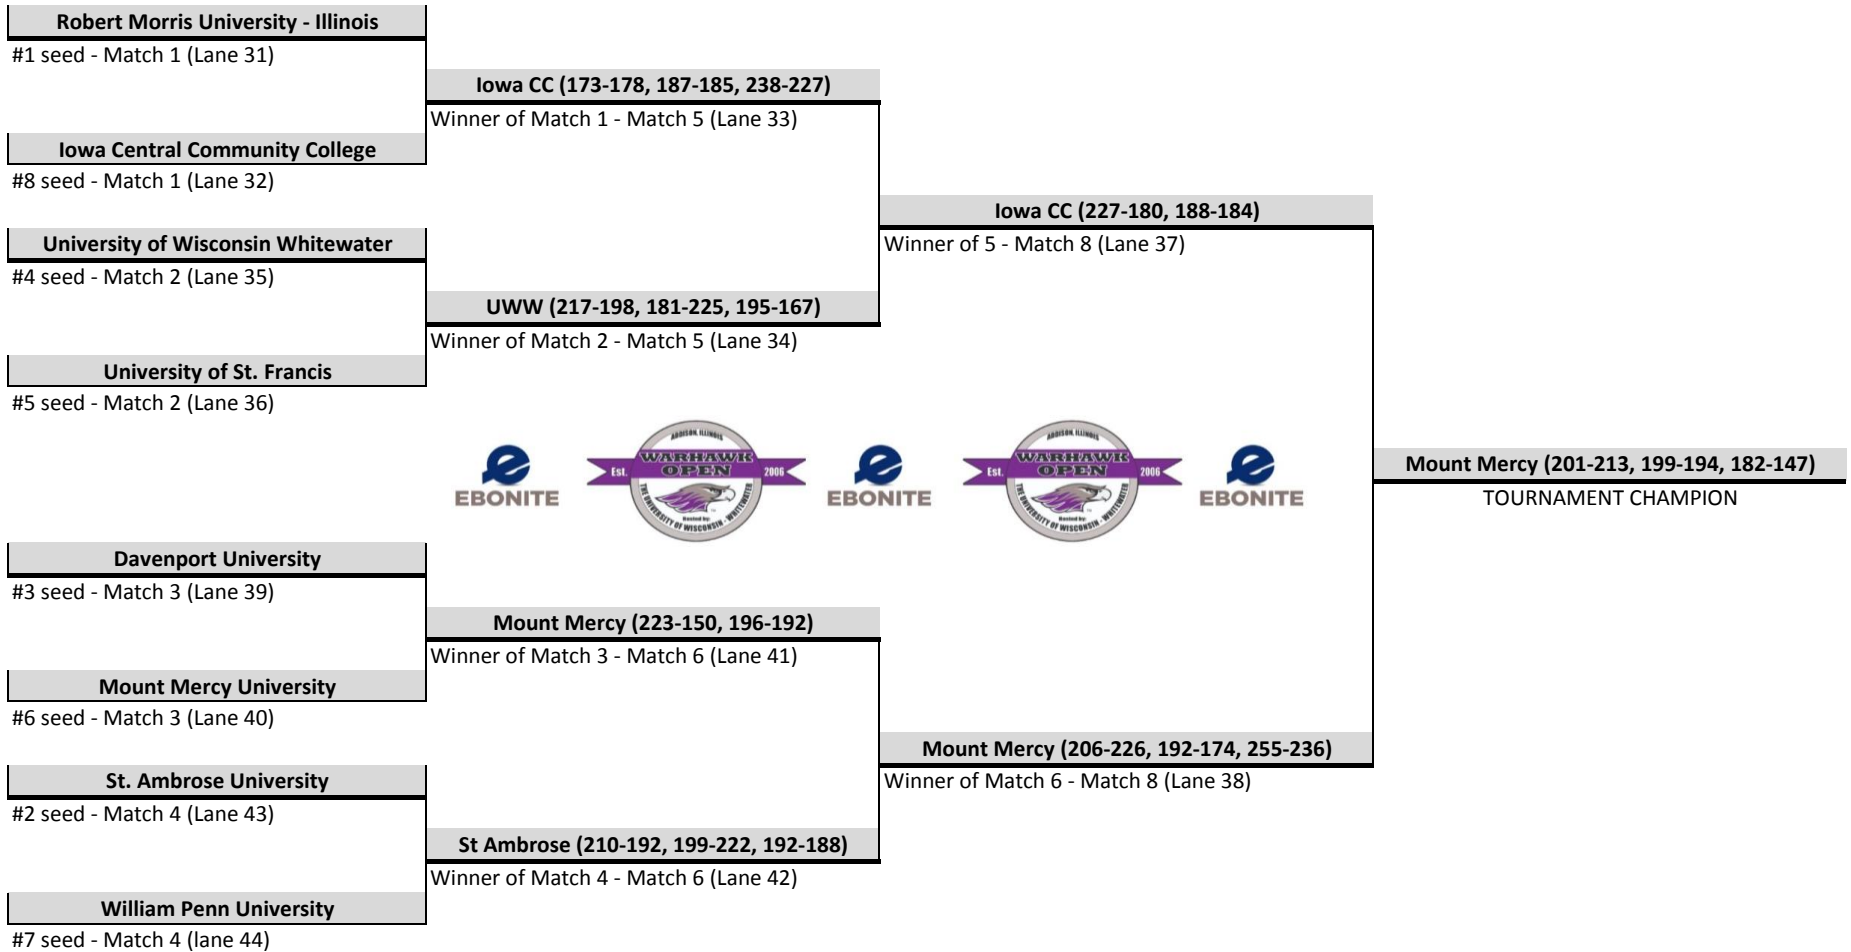

2018 Men's Division - CHAMPIONSHIP BRACKET

Seed 1	Seed 2	Seed 3	Seed 4
Robert Morris University - Illinois	St. Ambrose University	Davenport University	University of Wisconsin Whitewater

Seed 5	Seed 6	Seed 7	Seed 8
University of St. Francis	Mount Mercy University	William Penn University	Iowa Central Community College