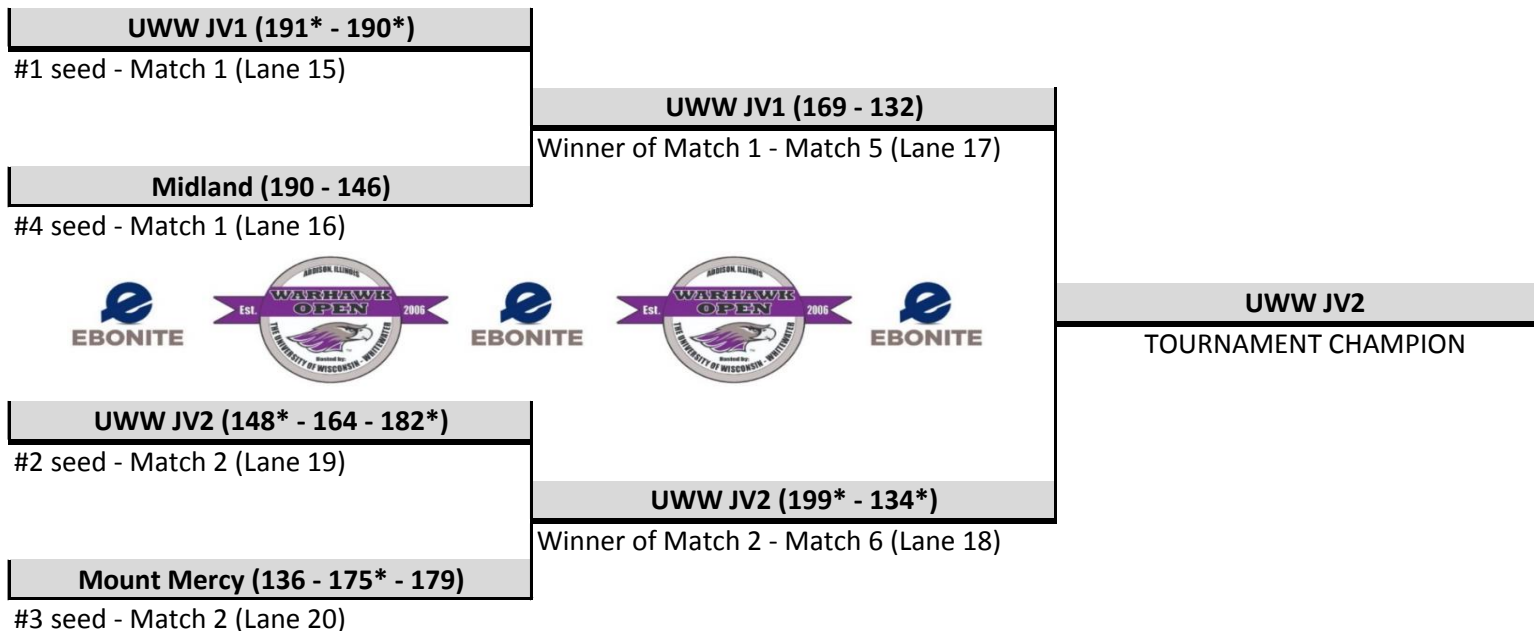

2019 Women's JV Division - CHAMPIONSHIP BRACKET

Seed 1	Seed 2
Wisconsin-Whitewater JV1	Wisconsin-Whitewater JV2
Seed 3	Seed 4
Mount Mercy	Midland