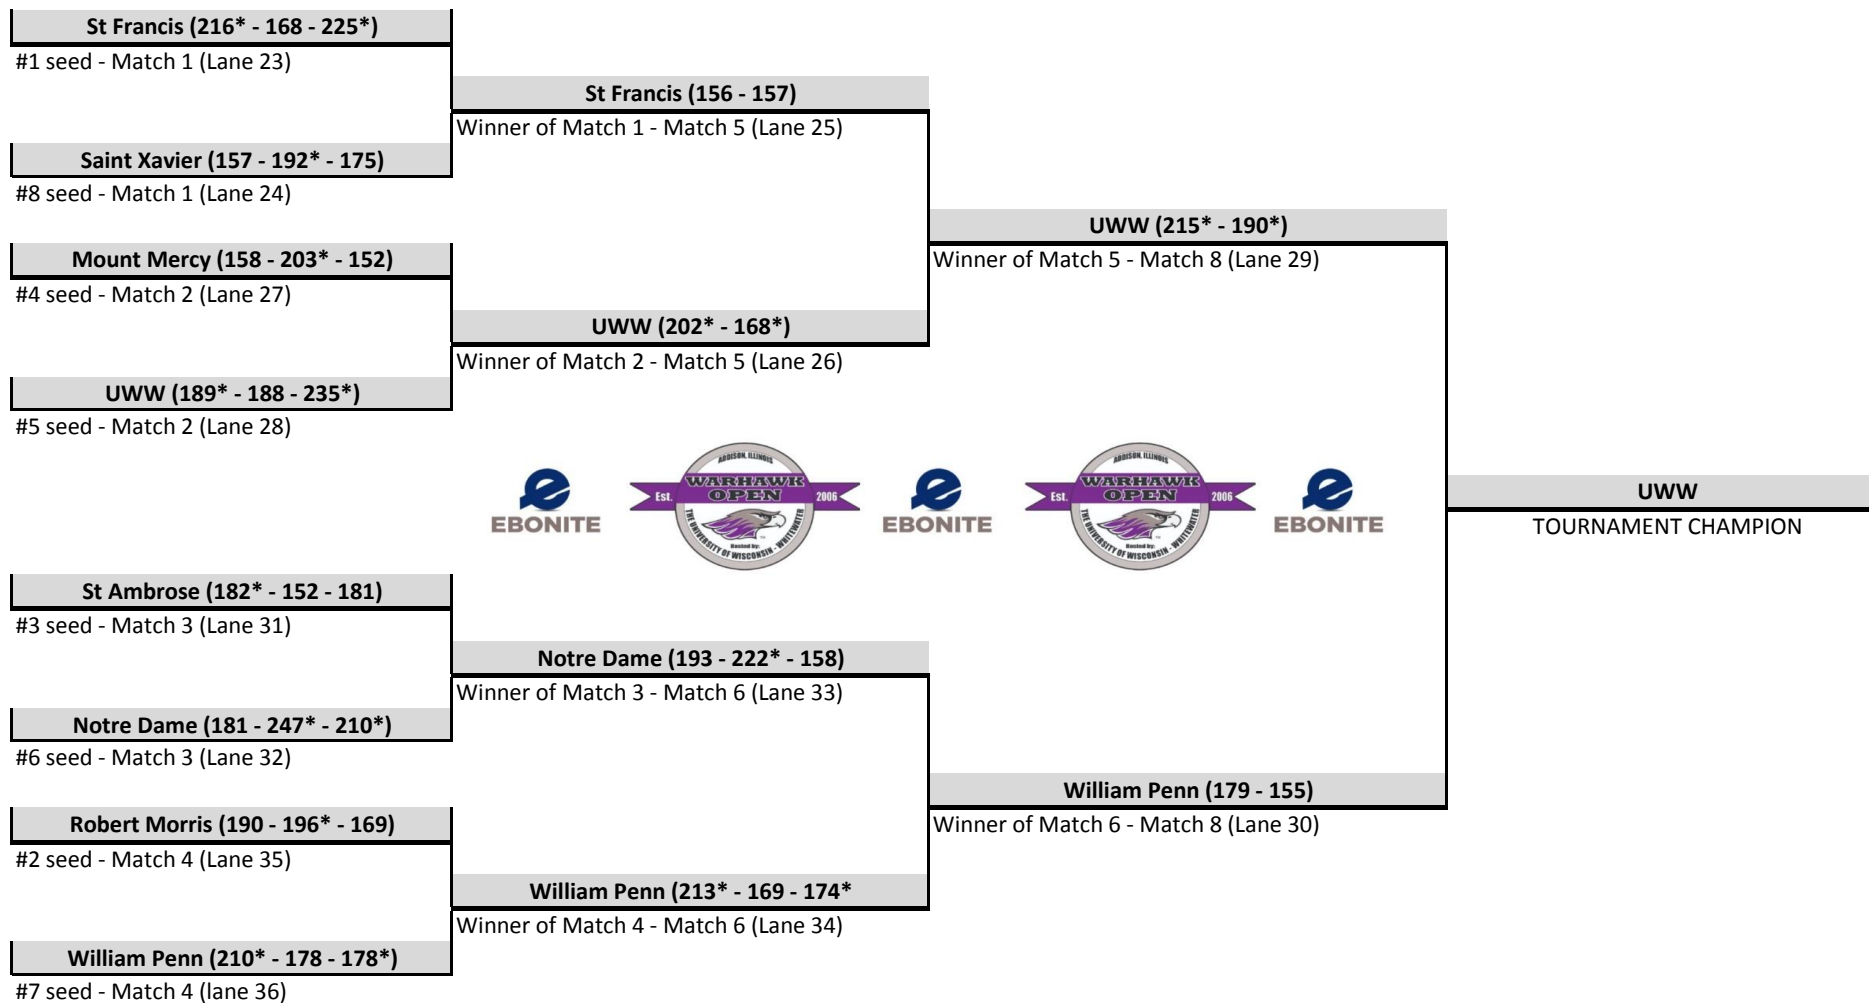

## 2019 Women's Division - CHAMPIONSHIP BRACKET

Seed 1	Seed 2	Seed 3	Seed 4
St Francis-Illinois	Robert Morris-Illinois	St Ambrose	Mount Mercy

Seed 5	Seed 6	Seed 7	Seed 8
Wisconsin-Whitewater	Notre Dame	William Penn	Saint Xavier