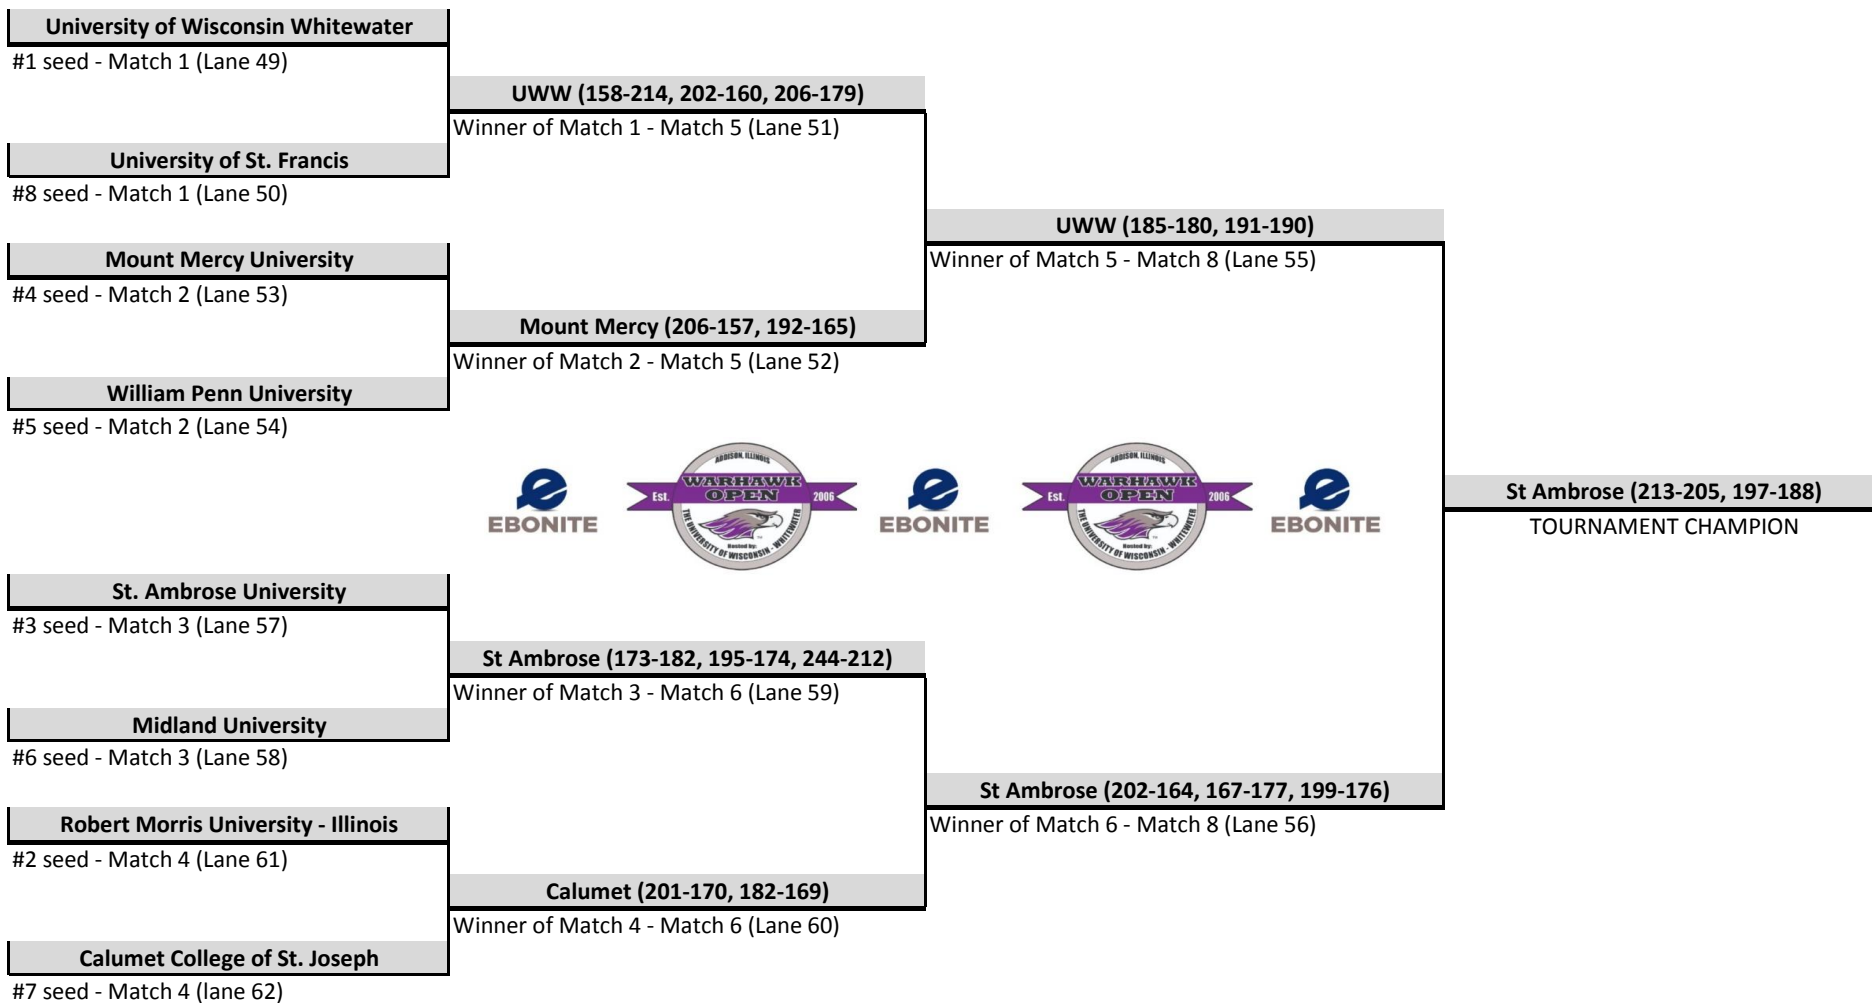

## 2018 Women's Division - CHAMPIONSHIP BRACKET

Seed 1	Seed 2	Seed 3	Seed 4
University of Wisconsin Whitewater	Robert Morris University - Illinois	St. Ambrose University	Mount Mercy University
Seed 5	Seed 6	Seed 7	Seed 8
Mount Mercy University	Midland University	Calumet College of St. Joseph	University of St. Francis