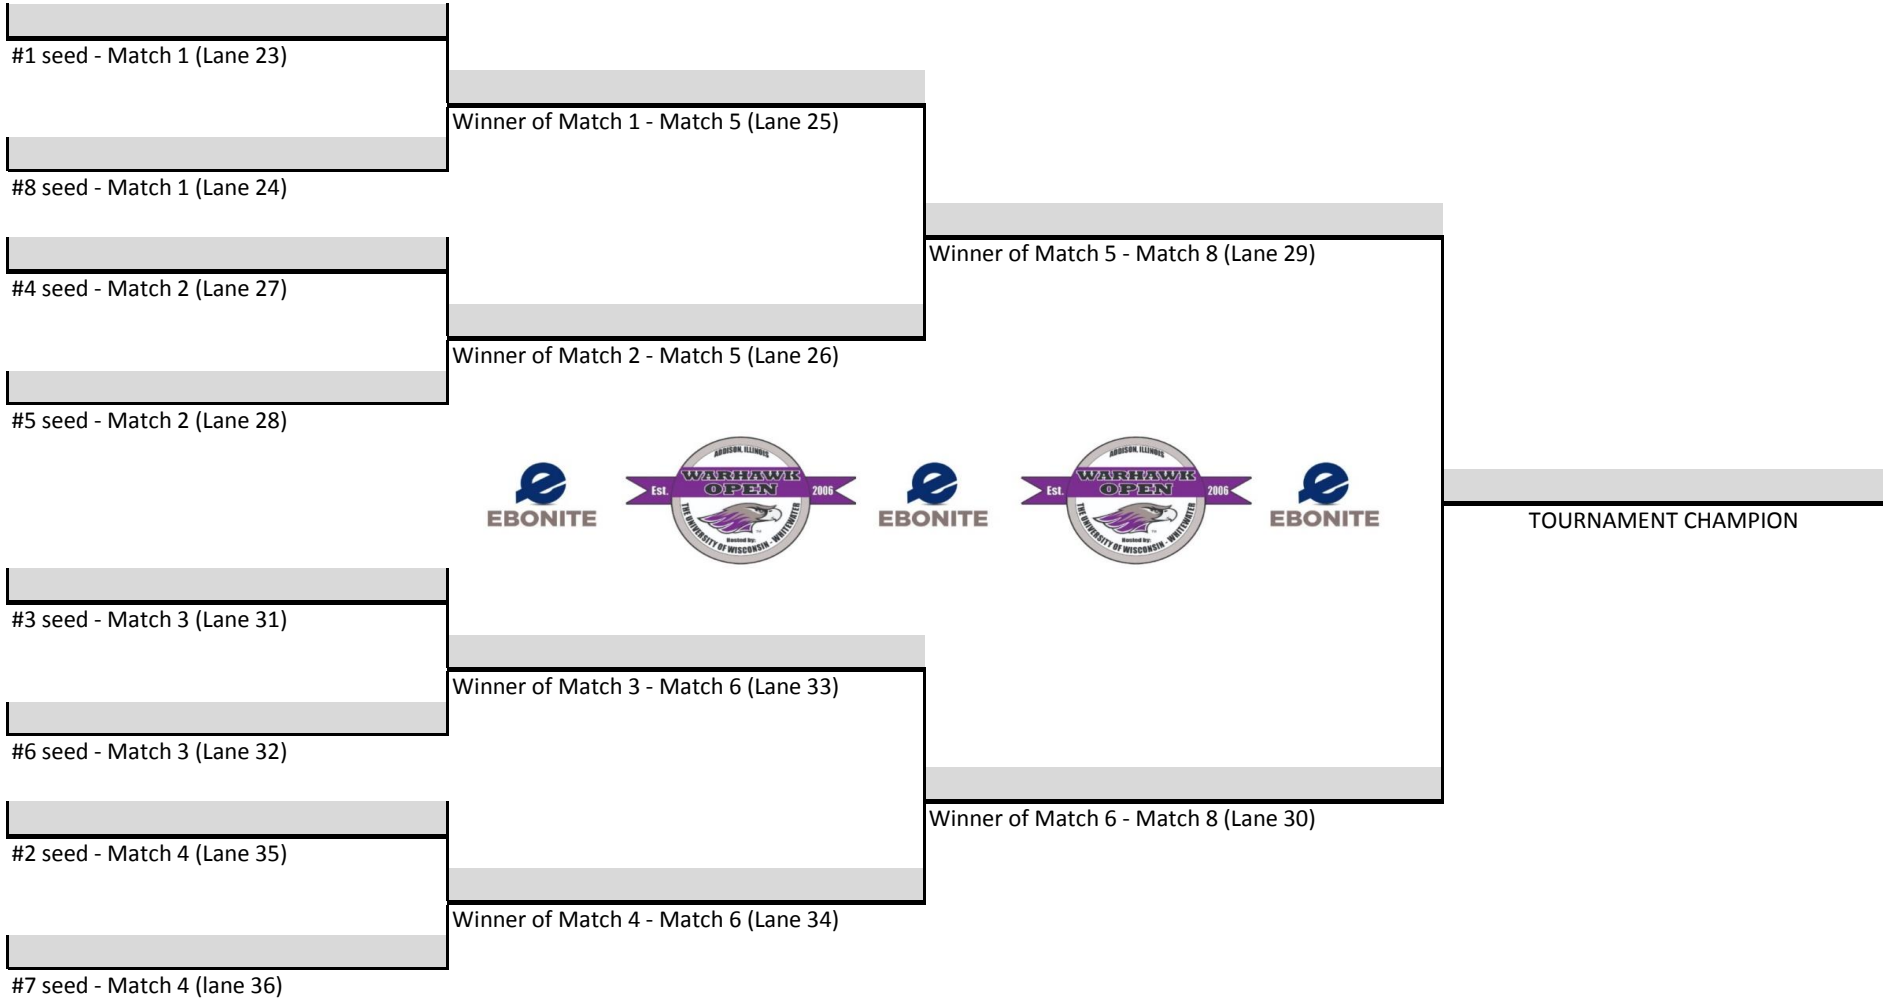

2019 Women's Division - CHAMPIONSHIP BRACKET

Seed 1	Seed 2	Seed 3	Seed 4

Seed 5	Seed 6	Seed 7	Seed 8